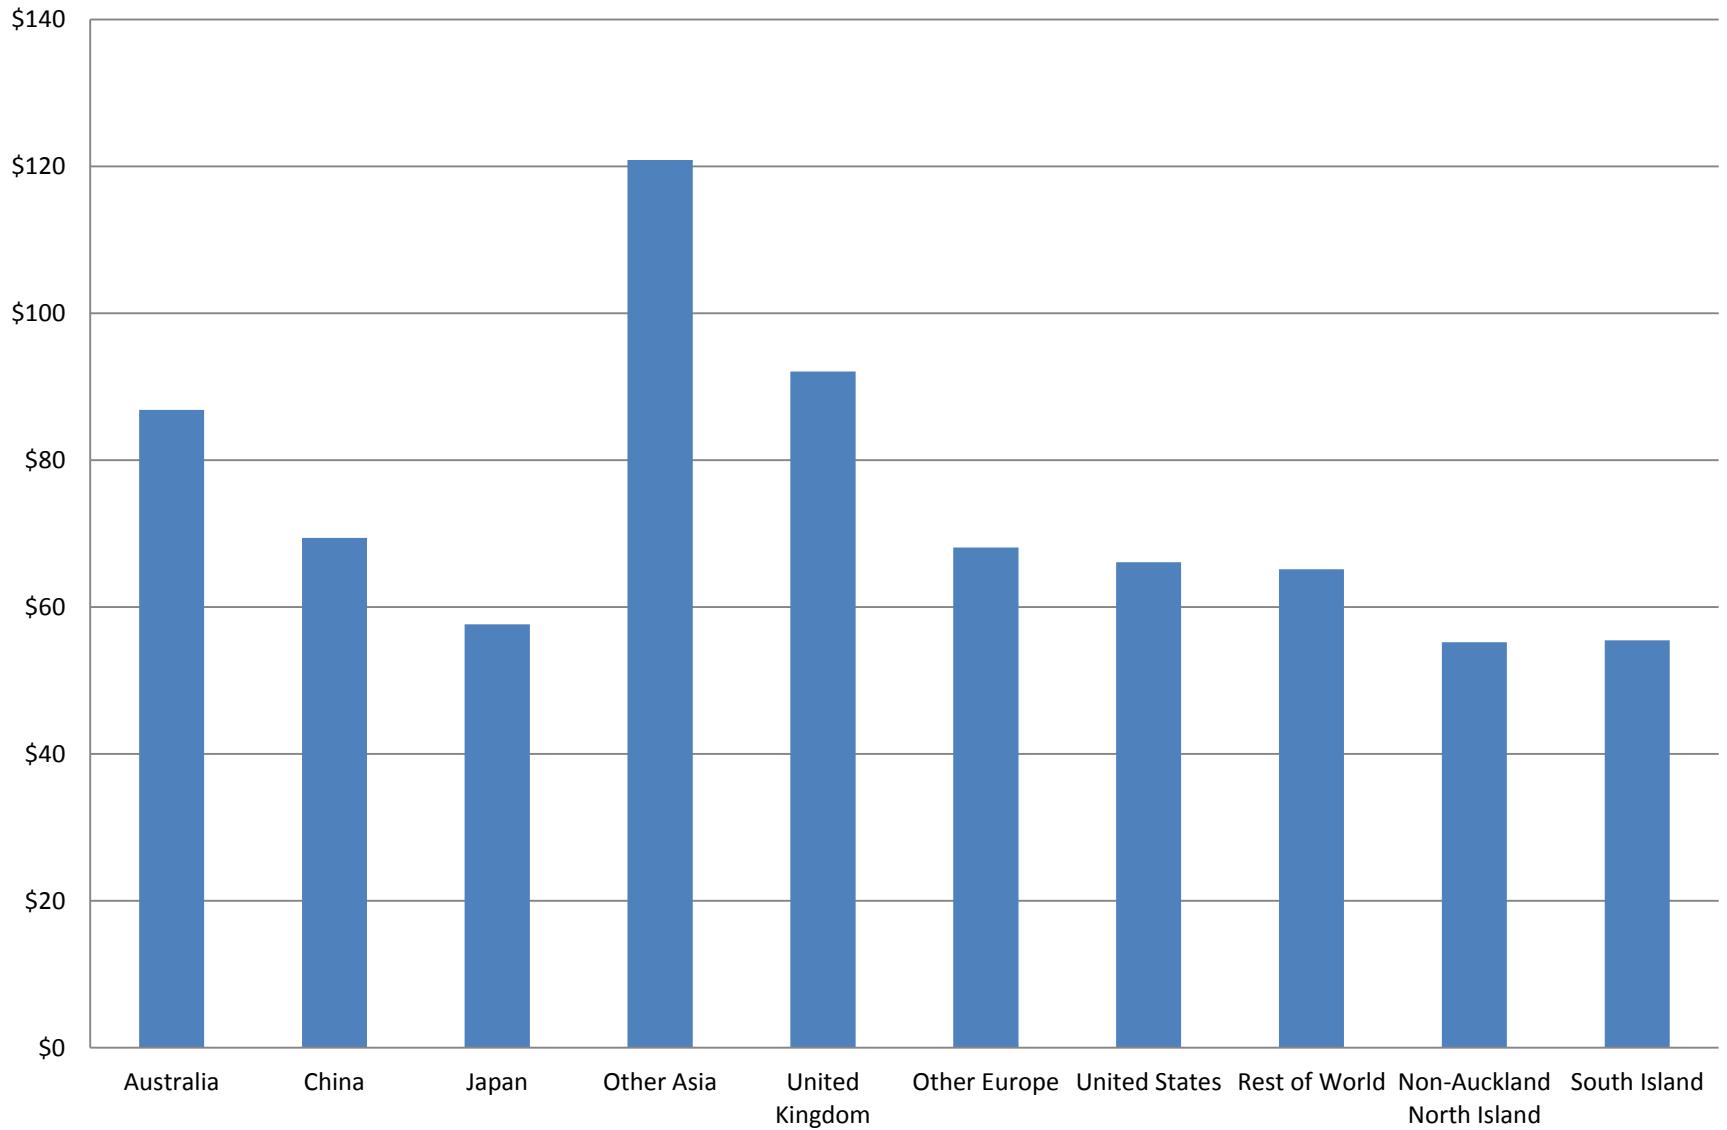

Average transaction value - hospitality (Jan-Jun 2015)