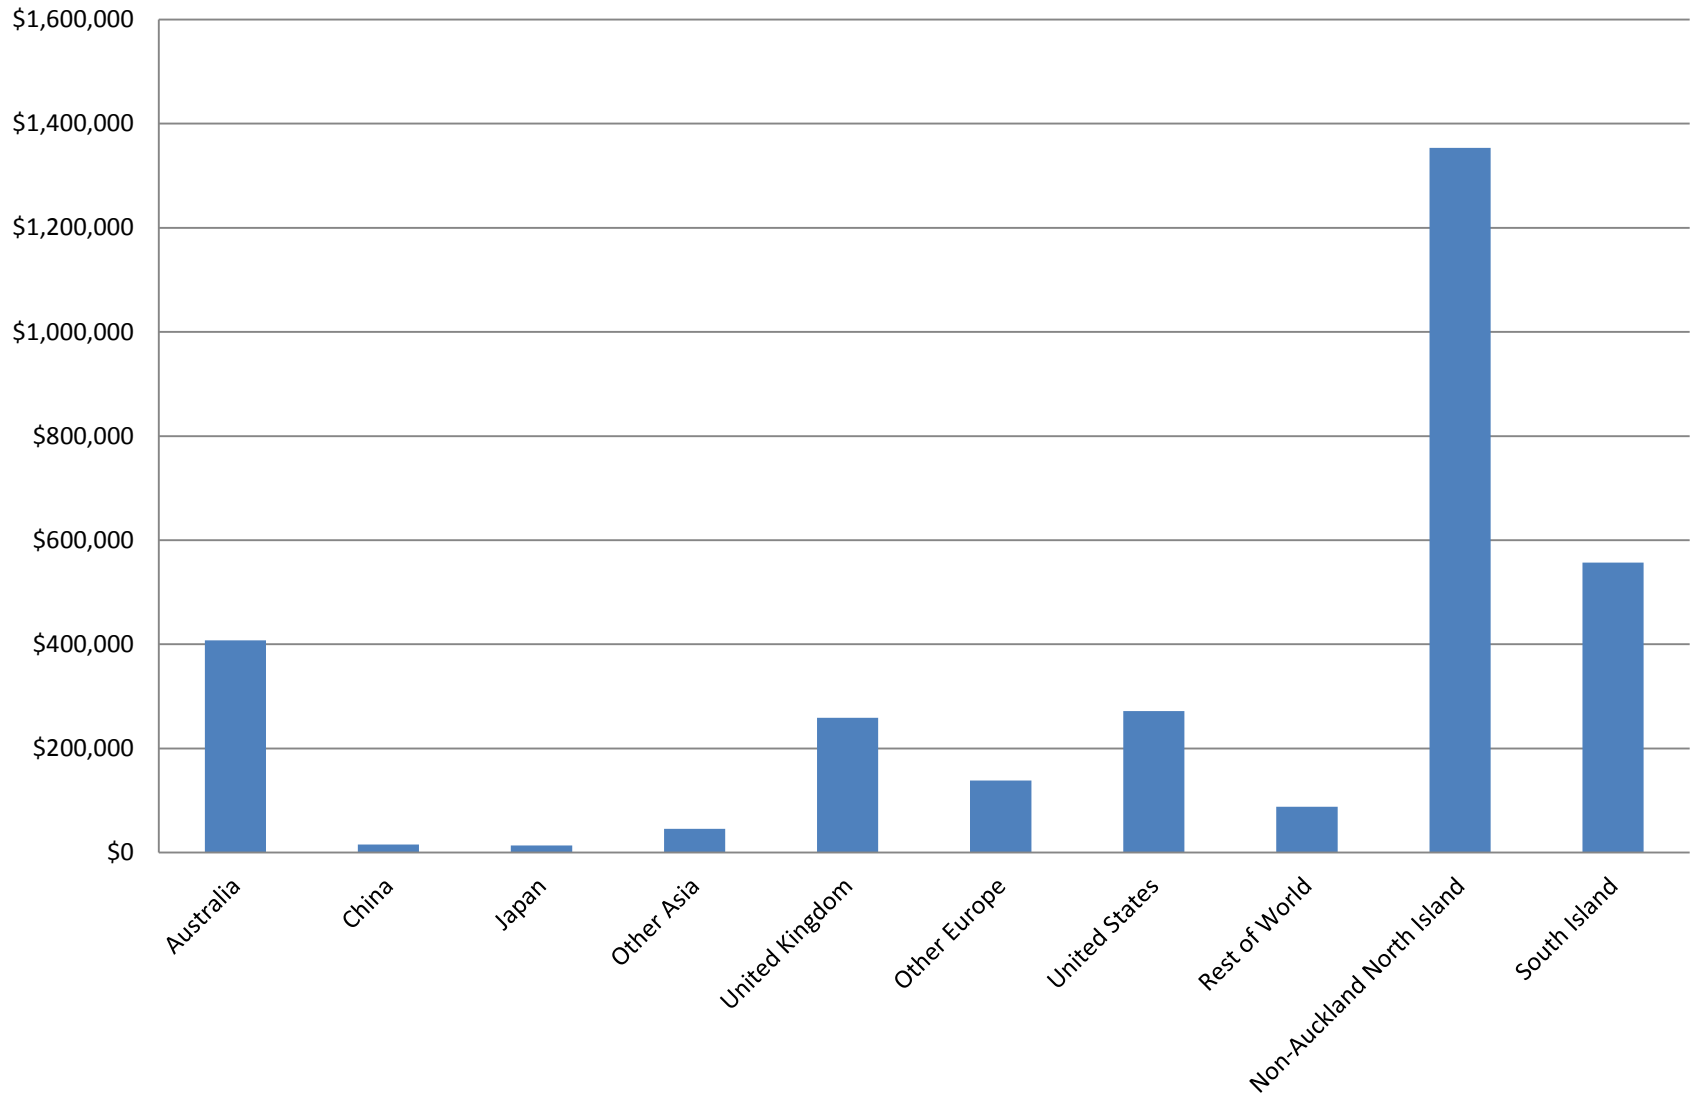

Visitor credit card spend on hospitality (Jan-Jun 2015)