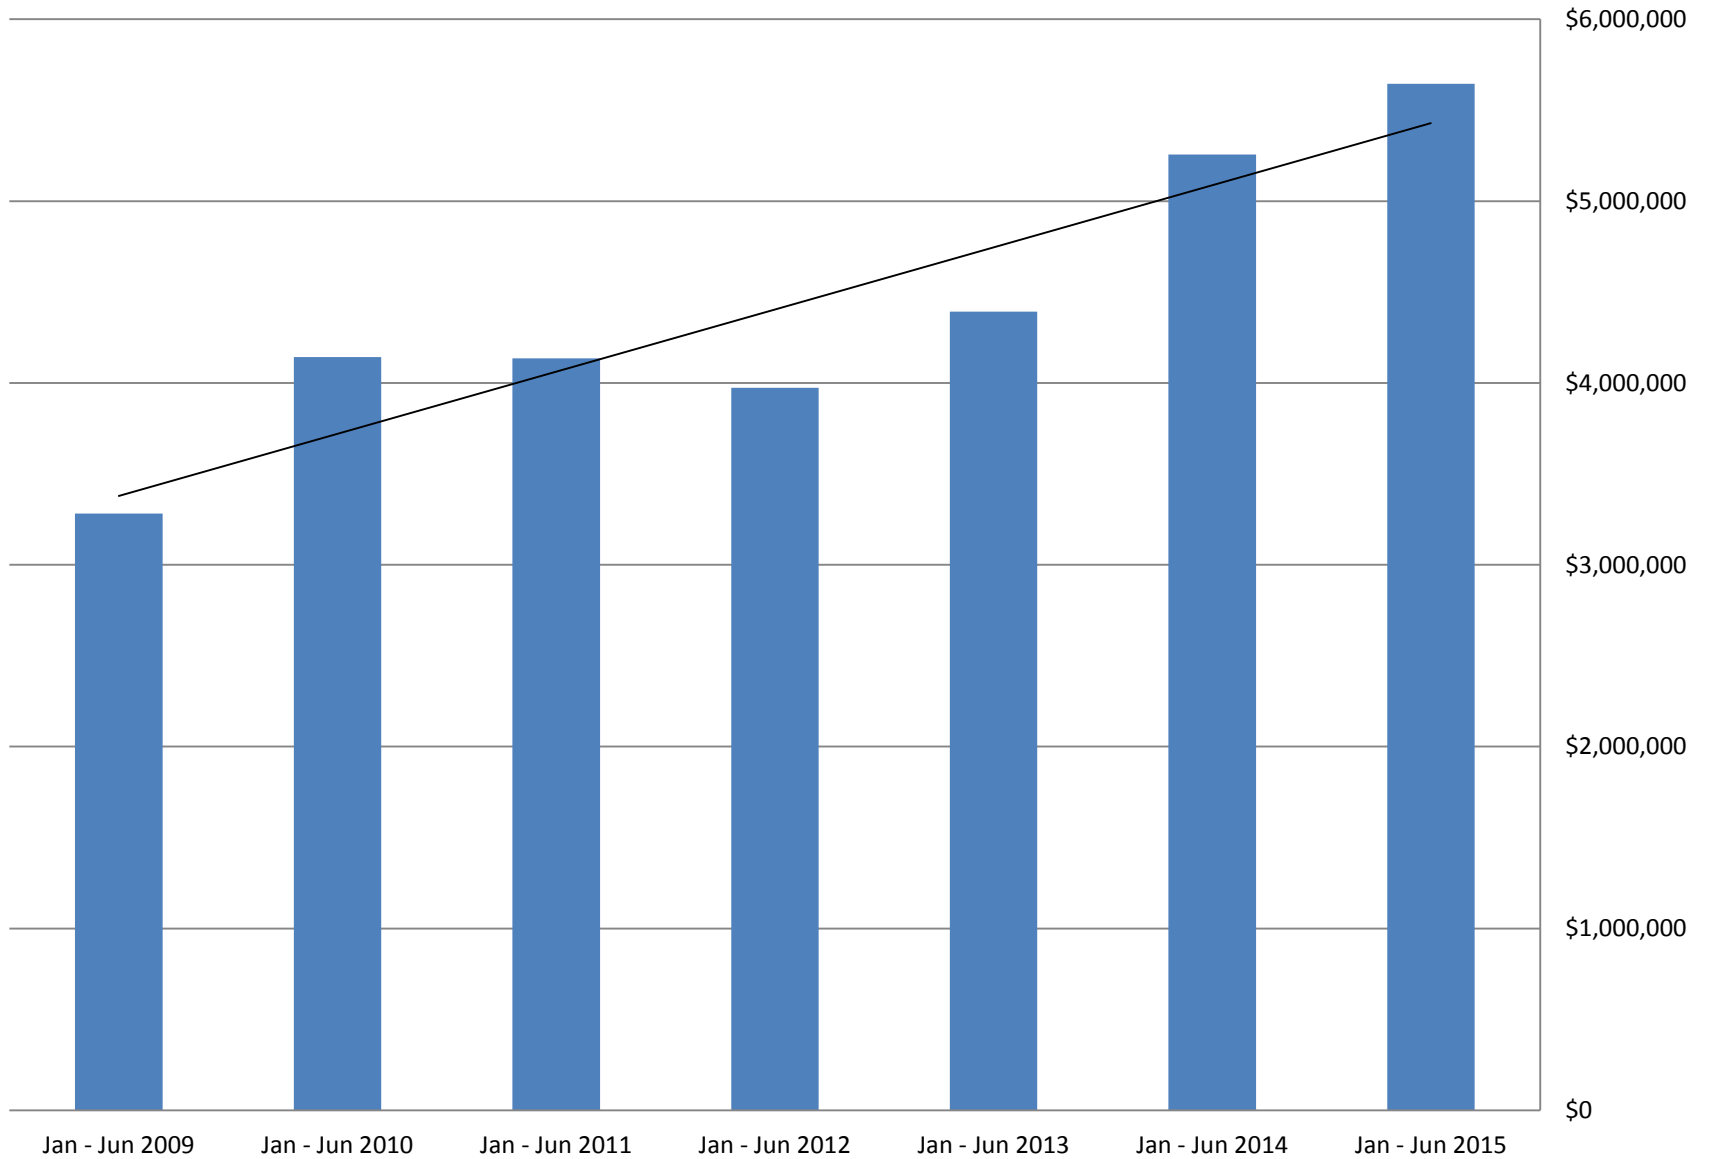

Visitor credit card spend on food & liquor (Jan-Jun 2015)

Visitor credit card spend on food & liquor (Jan-Jun 2009)

Average credit card visitor transaction on food & liquor (Jan-Jun 2015)

Visitor credit card spend on food & liquor (Jan-Jun 2009-15)

Visitor credit card spend on hospitality (Jan-Jun 2015)

Visitor credit card spend on hospitality (Jan-Jun 2009)

Average transaction value - hospitality (Jan-Jun 2015)

Visitor credit card spend on hospitality (Jan-Jun 2009-15)

Credit card spending excluding accommodation (Jan-Jun 2009-15)