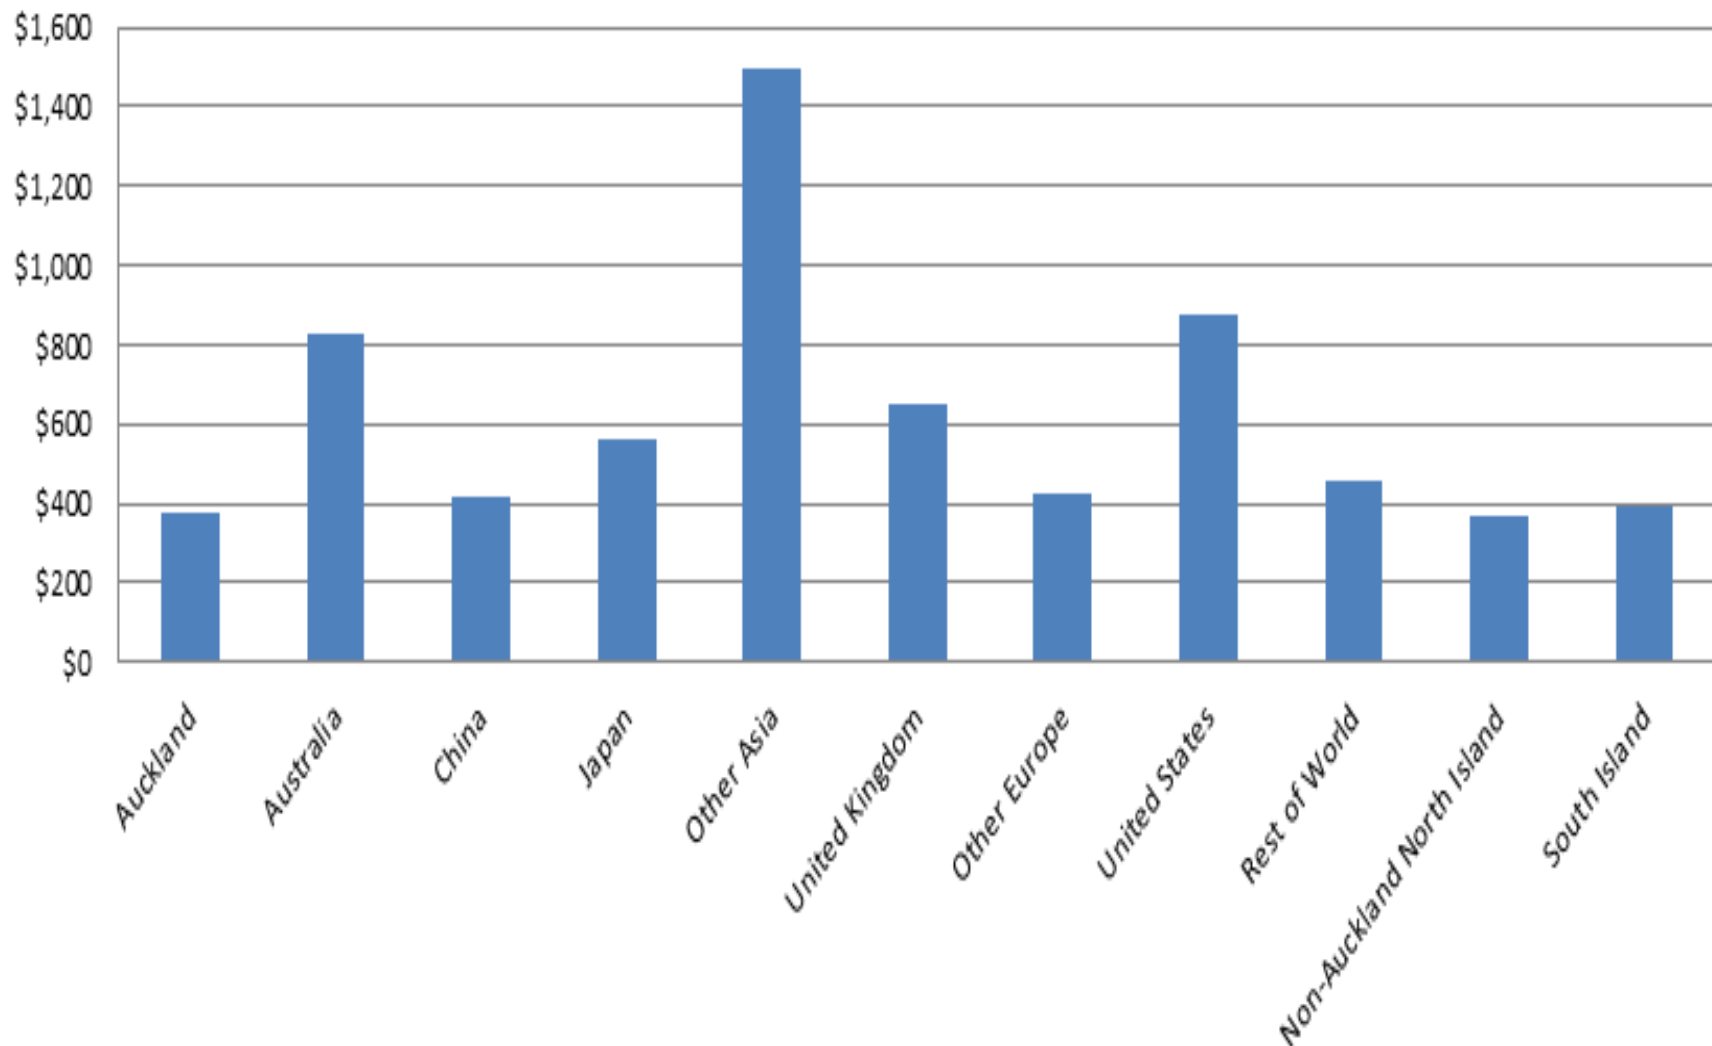

Average transaction value - accommodation (Jan-Jun 2015)