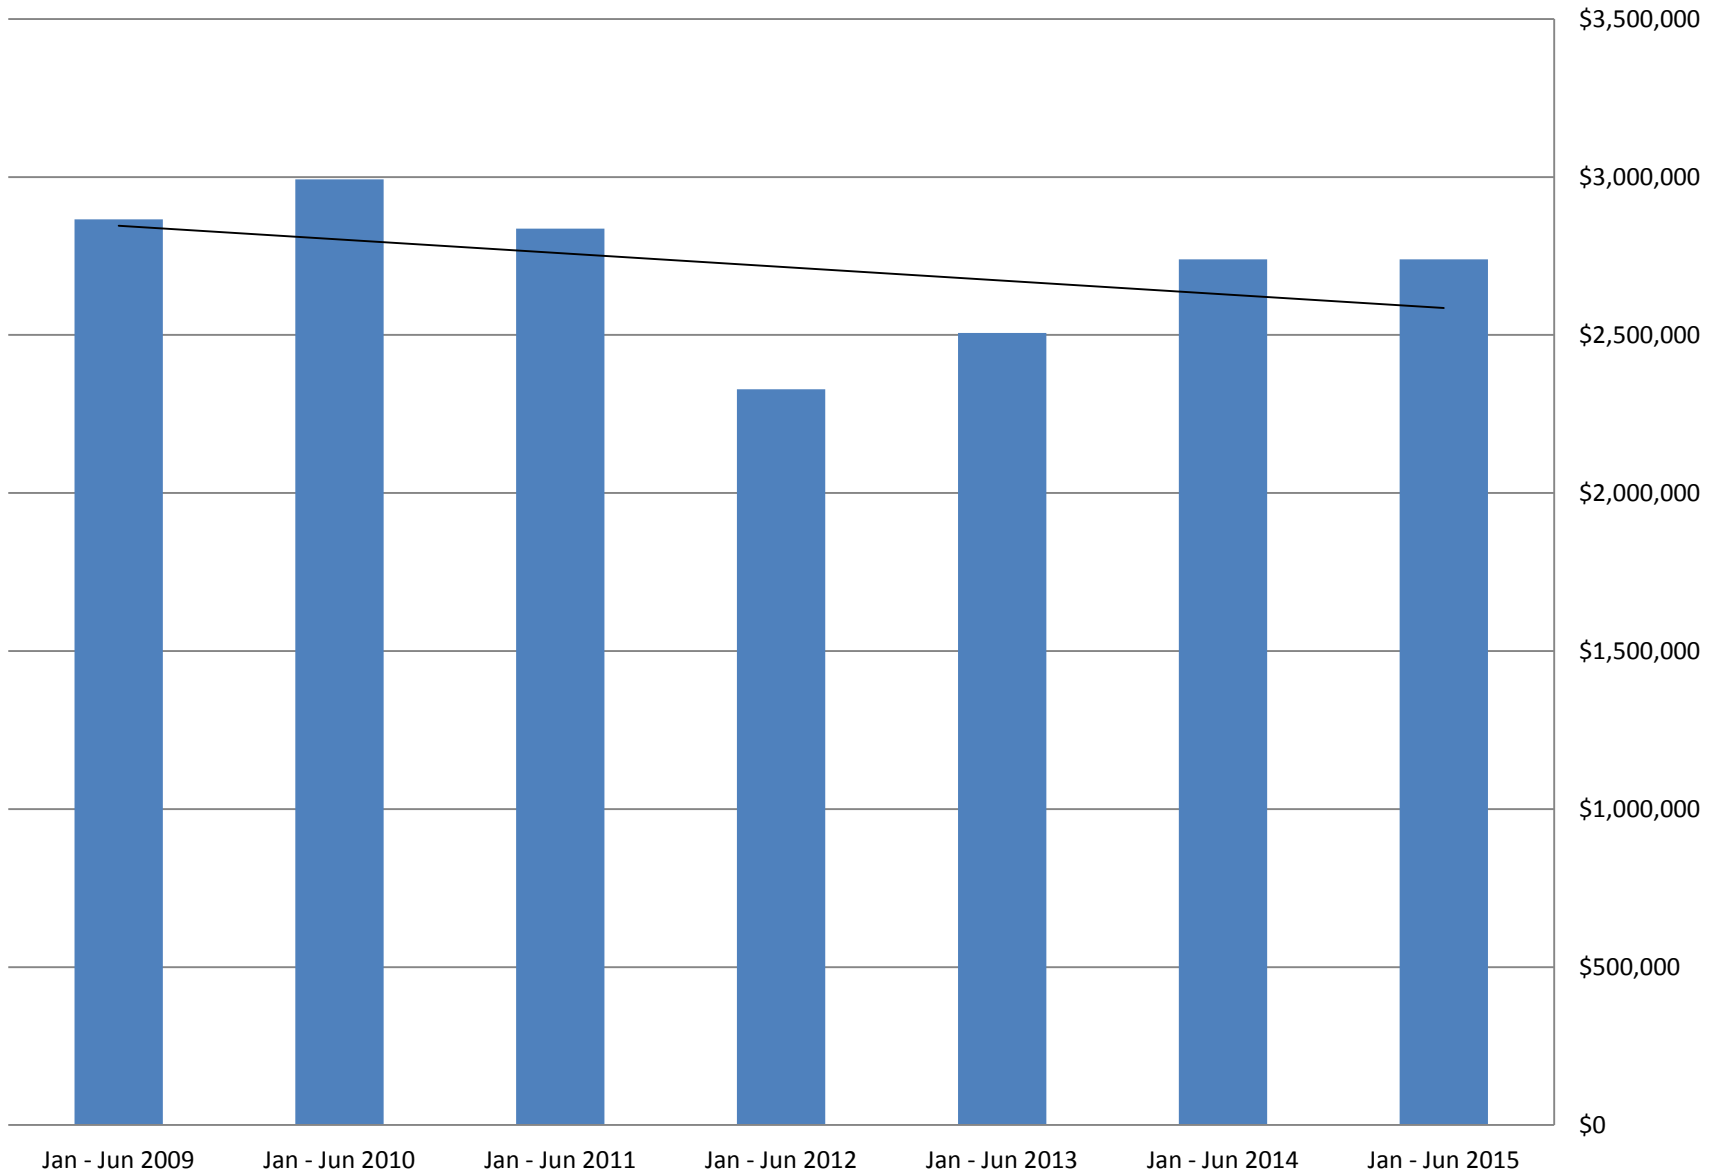

Waiheke visitor credit card spending (Jan-Jun 2009-15)

Credit card spend on accommodation (Jan-Jun 2015)

Average transaction value - accommodation (Jan-Jun 2015)

Credit card spend on accommodation (Jan-Jun 2009-15)

Visitor credit card spend on food & liquor (Jan-Jun 2015)

Visitor credit card spend on food & liquor (Jan-Jun 2009)

Average credit card visitor transaction on food & liquor (Jan-Jun 2015)

Visitor credit card spend on food & liquor (Jan-Jun 2009-15)