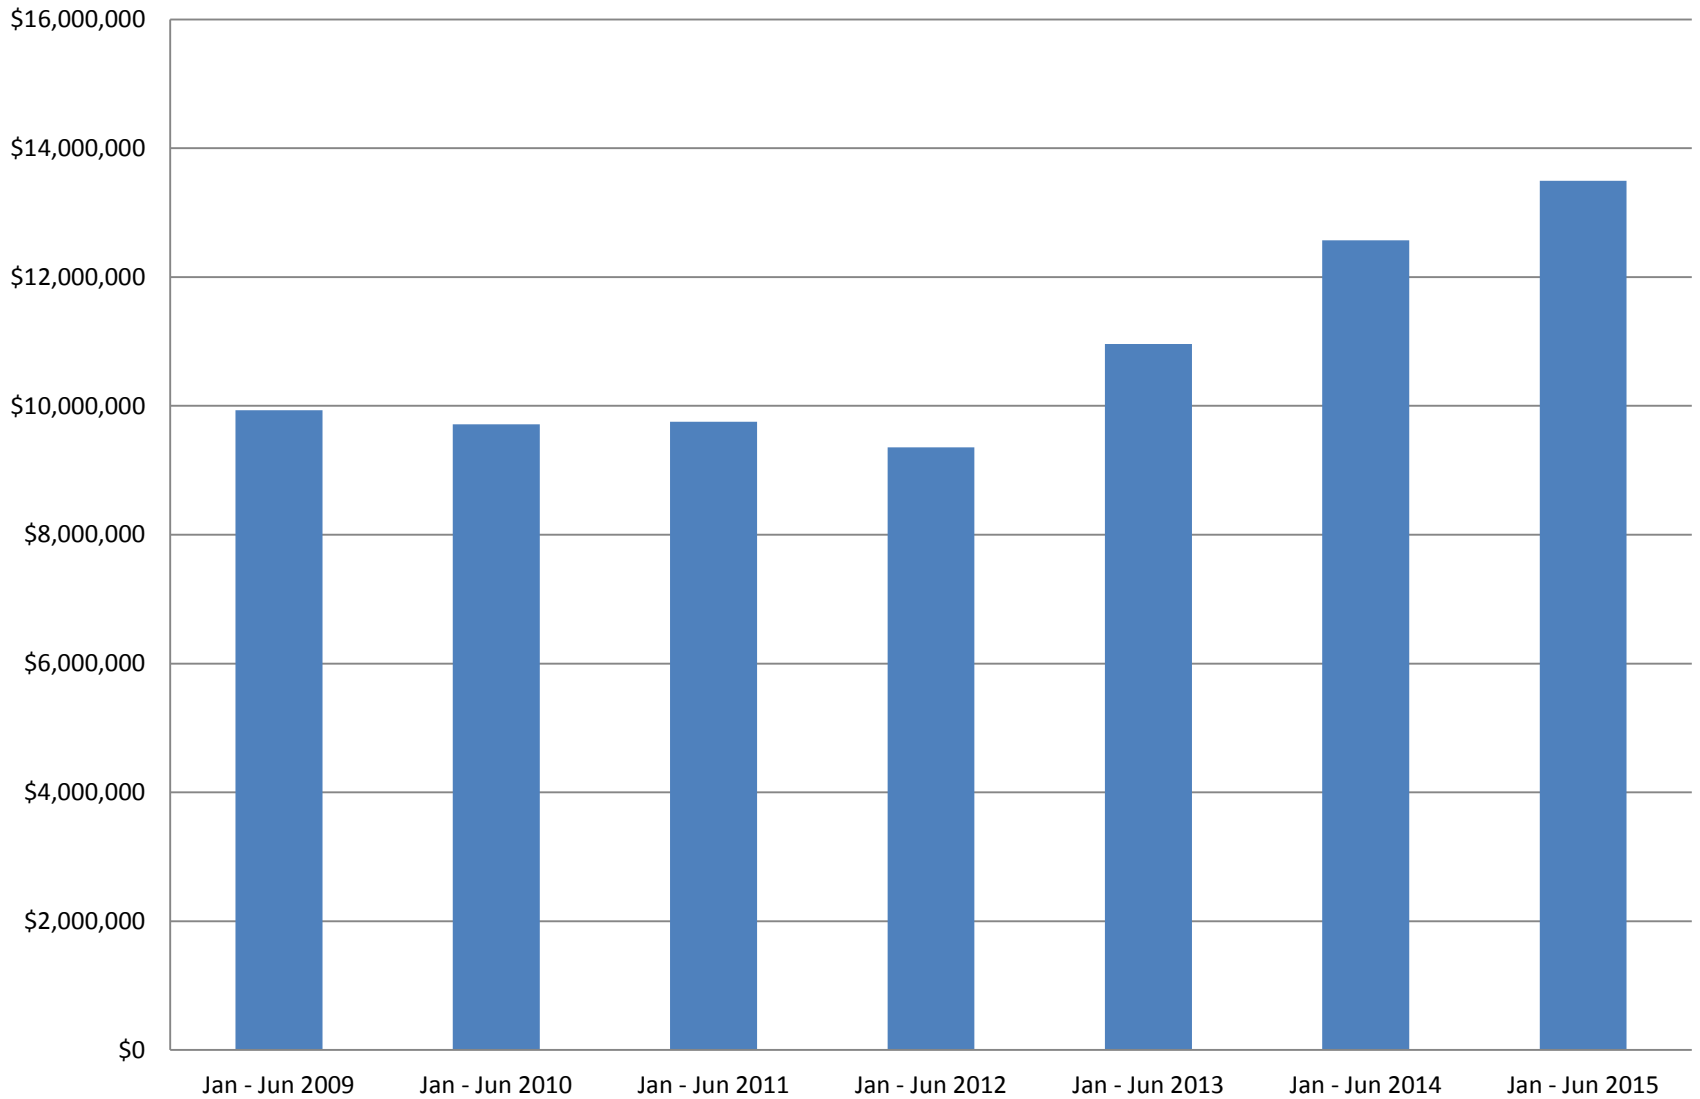

Visitor Credit card spending

A scenic view of Auckland, New Zealand, featuring the city skyline with the Sky Tower, a body of water, and a forested hillside in the foreground.

Waiheke Island

2009-2015

Roger Matthews - Pounamu Strategic Ltd

Waiheke visitor credit card spending (Jan-Jun 2009-15)

Credit card spend on accommodation (Jan-Jun 2015)

Average transaction value - accommodation (Jan-Jun 2015)

Credit card spend on accommodation (Jan-Jun 2009-15)

Visitor credit card spend on food & liquor (Jan-Jun 2015)

Visitor credit card spend on food & liquor (Jan-Jun 2009)

Average credit card visitor transaction on food & liquor (Jan-Jun 2015)

Visitor credit card spend on food & liquor (Jan-Jun 2009-15)