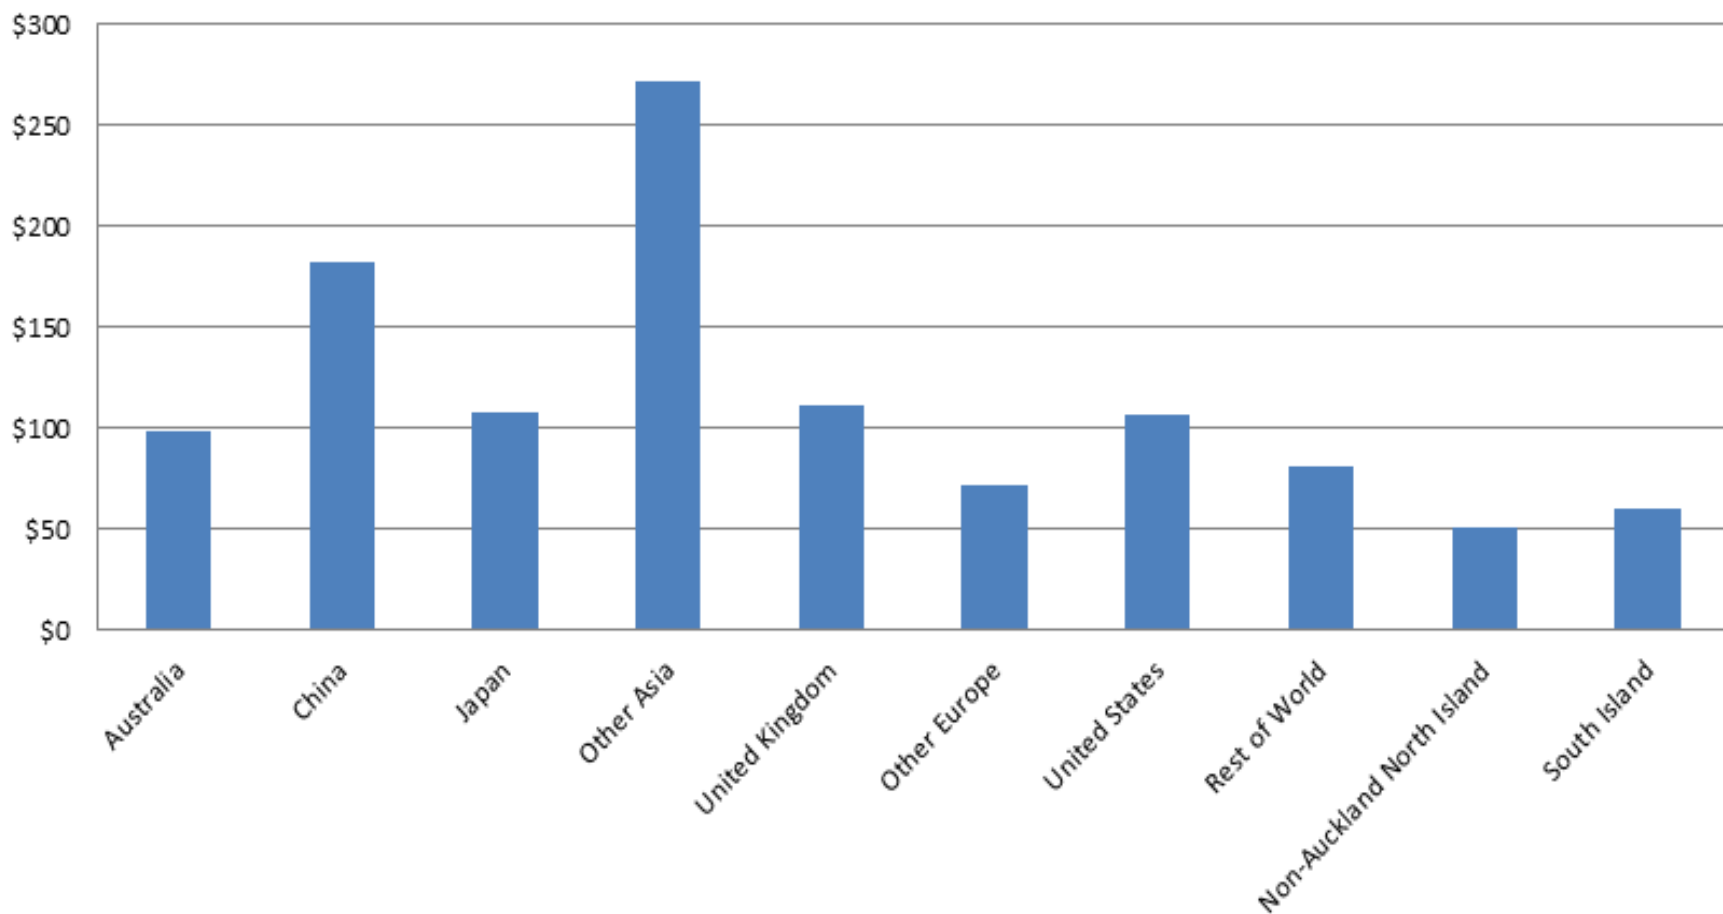

Waiheke visitor credit card spending (Jan-Jun 2009-15)

Credit card spend on accommodation (Jan-Jun 2015)

Average transaction value - accommodation (Jan-Jun 2015)

Credit card spend on accommodation (Jan-Jun 2009-15)

Visitor credit card spend on food & liquor (Jan-Jun 2015)

Visitor credit card spend on food & liquor (Jan-Jun 2009)

Average credit card visitor transaction on food & liquor (Jan-Jun 2015)

Visitor credit card spend on food & liquor (Jan-Jun 2009-15)