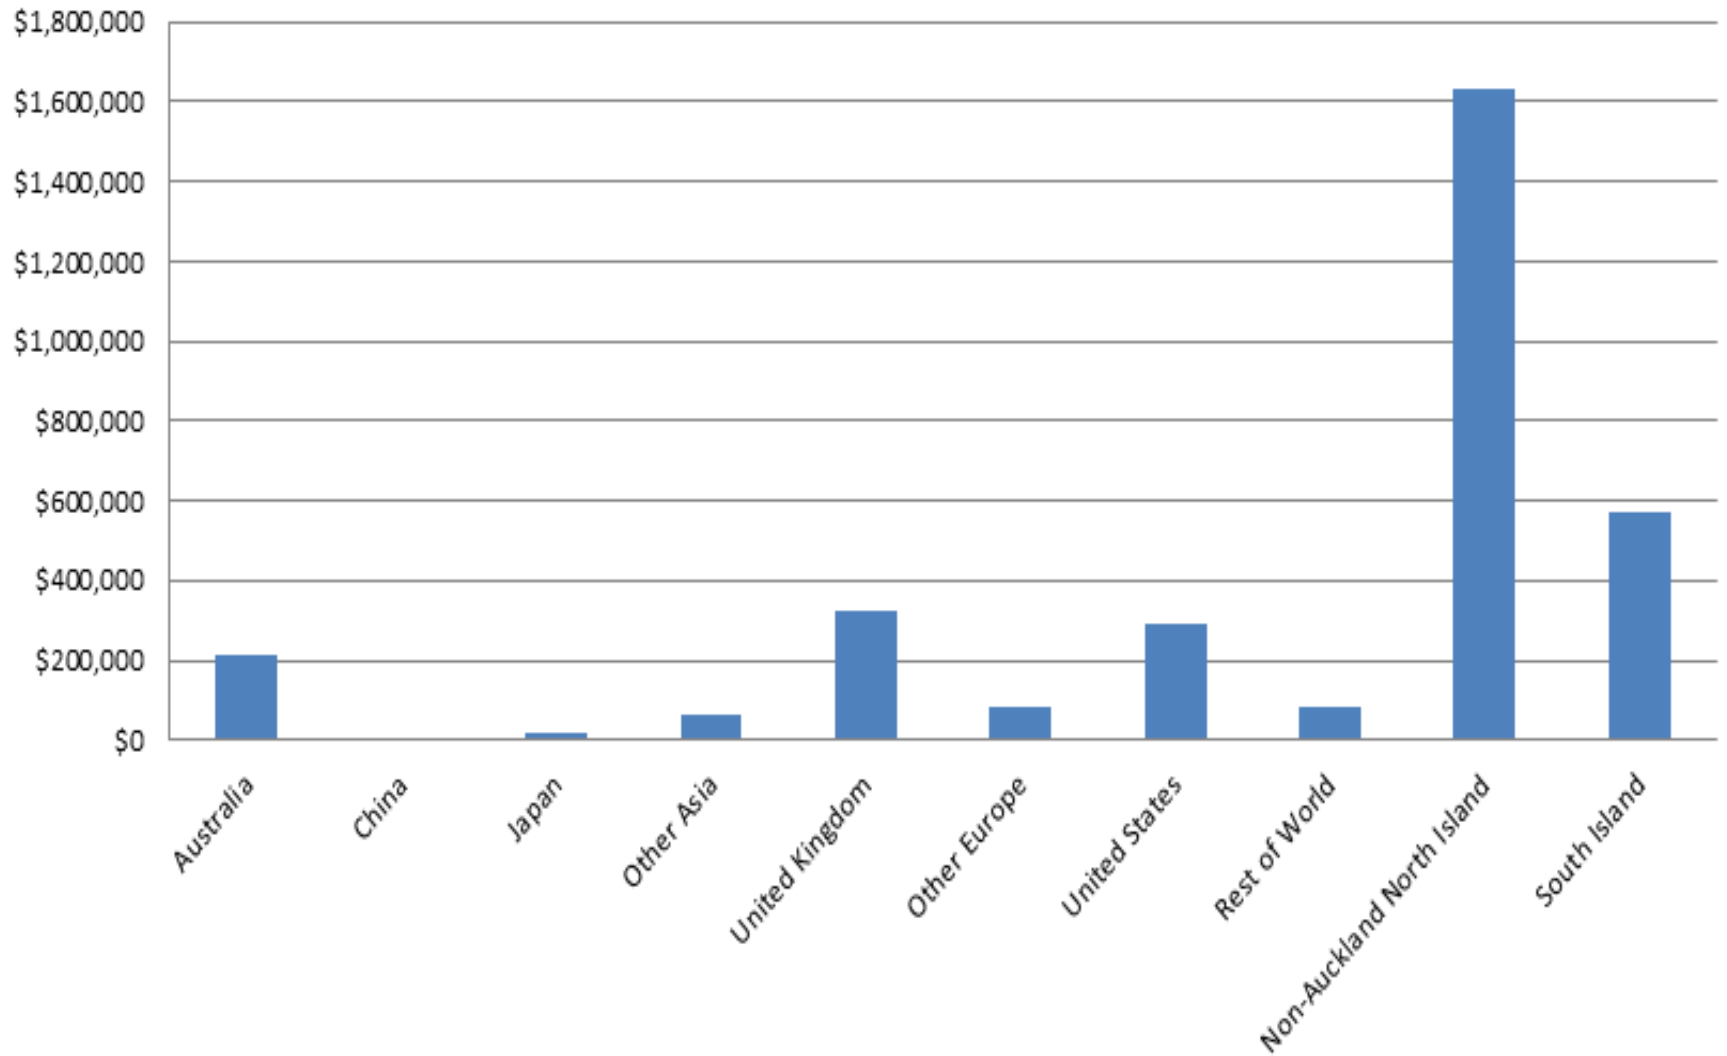

Waiheke visitor credit card spending (Jan-Jun 2009-15)

Credit card spend on accommodation (Jan-Jun 2015)

Average transaction value - accommodation (Jan-Jun 2015)

Credit card spend on accommodation (Jan-Jun 2009-15)

Visitor credit card spend on food & liquor (Jan-Jun 2015)

Visitor credit card spend on food & liquor (Jan-Jun 2009)

Average credit card visitor transaction on food & liquor (Jan-Jun 2015)

Visitor credit card spend on food & liquor (Jan-Jun 2009-15)