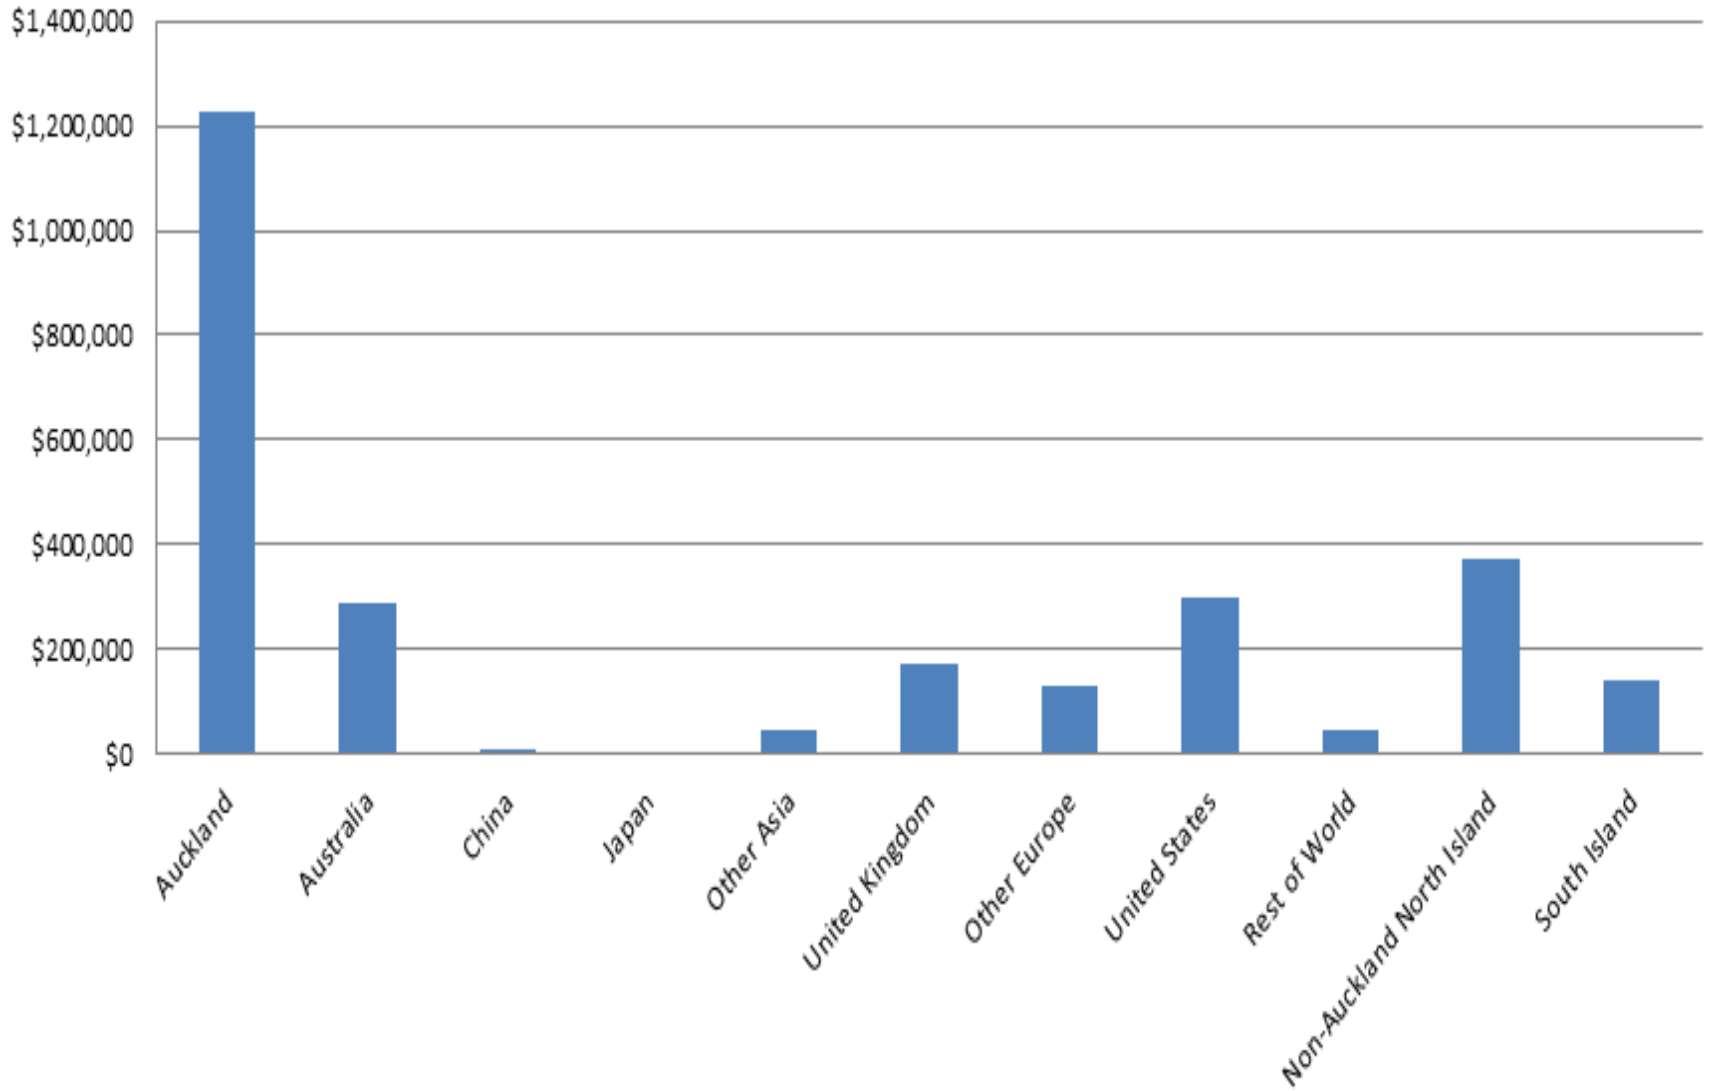

Credit card spend on accommodation (Jan-Jun 2015)