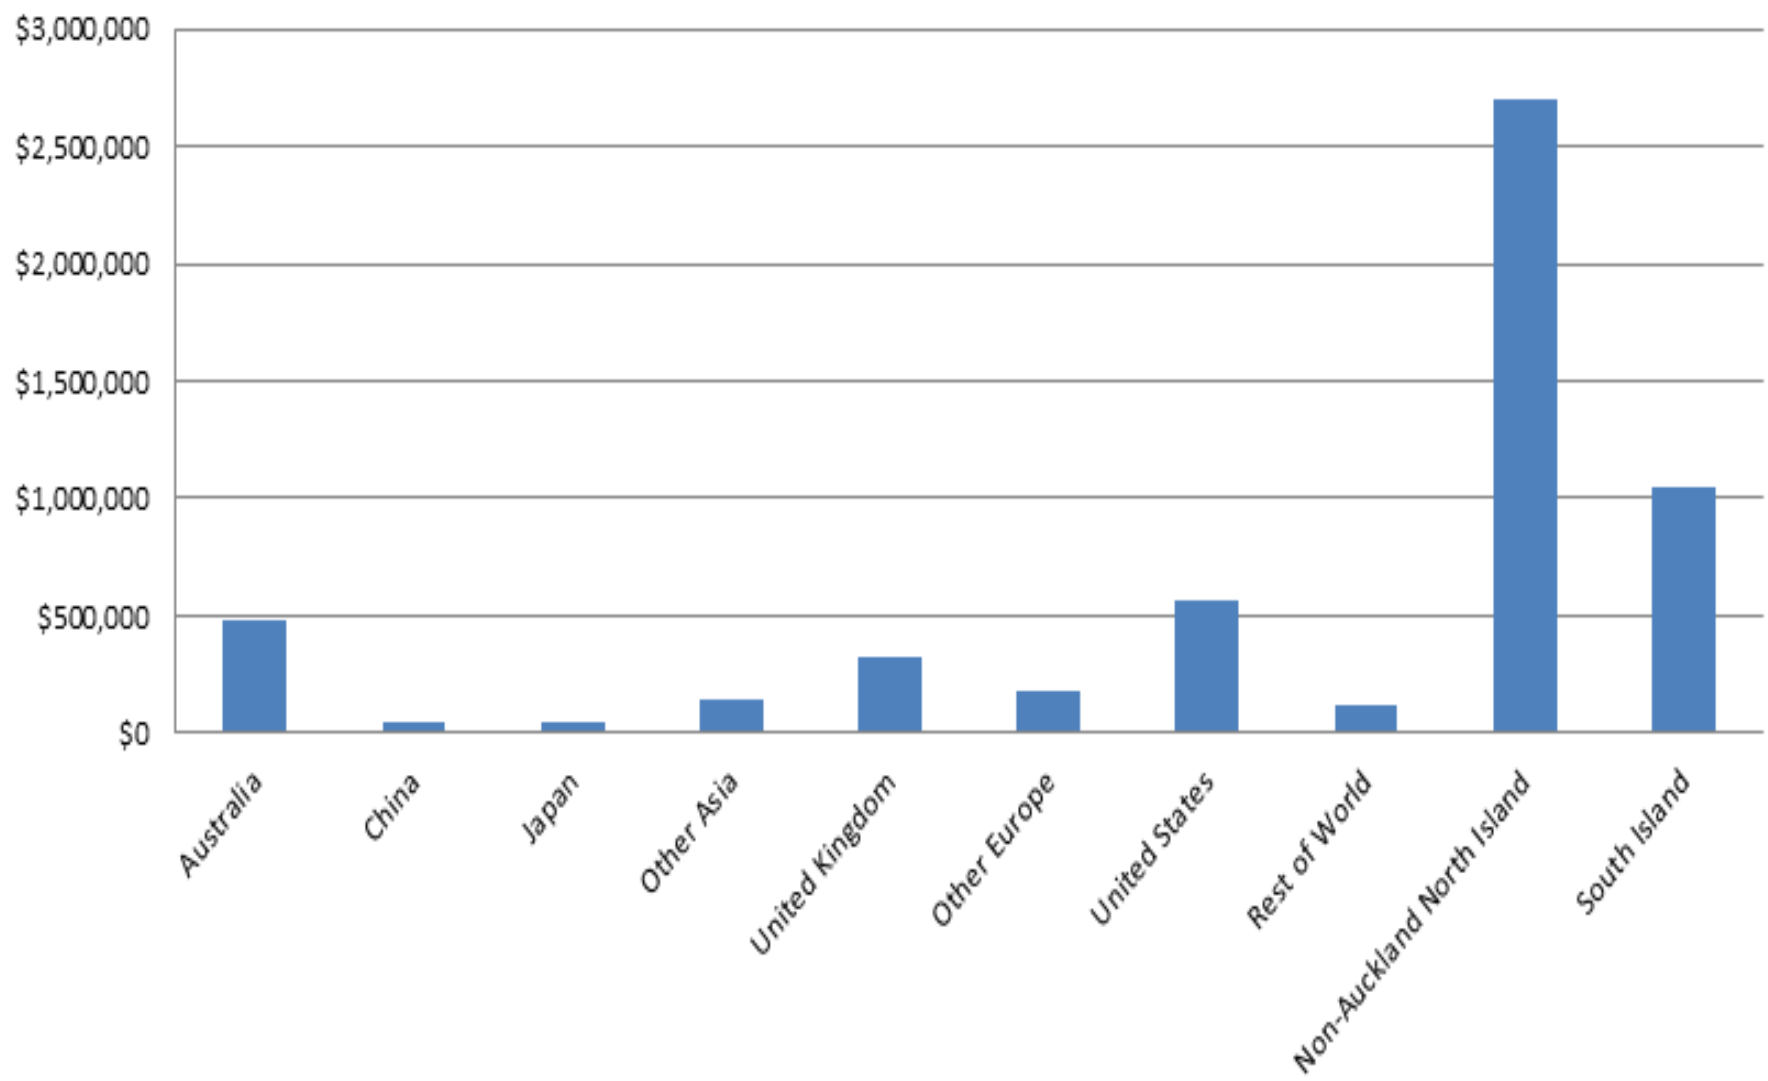

Waiheke visitor credit card spending (Jan-Jun 2009-15)

Credit card spend on accommodation (Jan-Jun 2015)

Average transaction value - accommodation (Jan-Jun 2015)

Credit card spend on accommodation (Jan-Jun 2009-15)

Visitor credit card spend on food & liquor (Jan-Jun 2015)

Visitor credit card spend on food & liquor (Jan-Jun 2009)

Average credit card visitor transaction on food & liquor (Jan-Jun 2015)

Visitor credit card spend on food & liquor (Jan-Jun 2009-15)